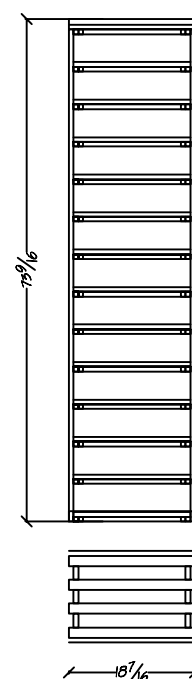

6 ft. Kit Wine Racking

T-620  
Box Diamond / Open Bottle Bins  
Bottle Capacity: 160

T-621  
Box Diamond Bins  
Bottle Capacity: 128

T-622  
Open Bottle Bins  
Bottle Capacity: 84

T-623  
Wood Case Bins  
Bottle Capacity: 84

T-624  
X-bins  
Bottle Capacity: 72

T-625  
Bordeaux Bins / Horizontal Display  
Bottle Capacity: 65

Traditional Series

6 ft. Kit Wine Racking

T-626  
Quarter Round Display

Example Plan View

Example Elevation View