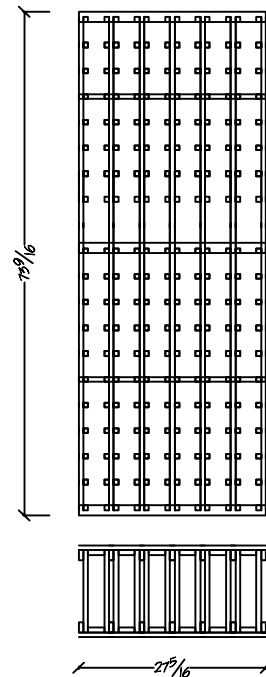

T-606
Six Column 750ml Individual Bottle
Bottle Capacity: 108