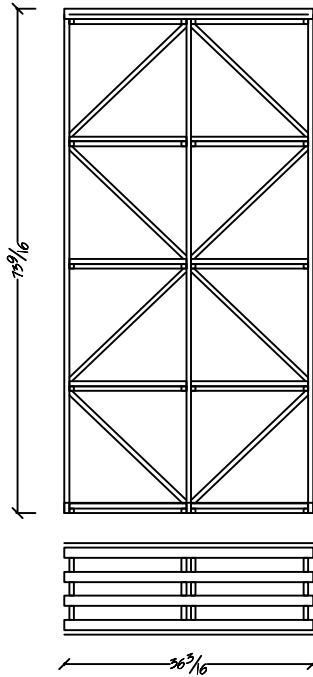

6 ft. Kit Wine Racking

T-620  
Box Diamond / Open Bottle Bins  
Bottle Capacity: 160

T-621  
Box Diamond Bins  
Bottle Capacity: 128

T-622  
Open Bottle Bins  
Bottle Capacity: 84

T-623  
Wood Case Bins  
Bottle Capacity: 84

T-624  
X-bins  
Bottle Capacity: 72

T-625  
Bordeaux Bins / Horizontal Display  
Bottle Capacity: 65

Traditional Series

6 ft. Kit Wine Racking

T-626  
Quarter Round Display

Example Plan View

Example Elevation View