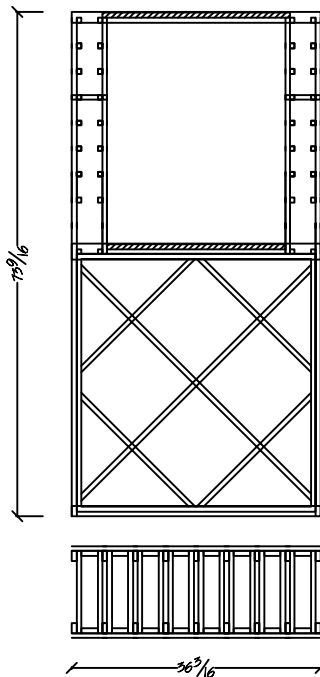

6 ft. Kit Wine Racking

T-607  
Radius Corner 750ml Individual Bottle  
Bottle Capacity: 90

T-608  
Tasting Table (single deep)  
Bottle Capacity: 60

T-609  
Tasting Table (double deep)  
Bottle Capacity: 120

T-610  
750ml Individual Bottles w/ Picture Opening  
Bottle Capacity: 96

T-611  
Solid Diamond Bins w/ Picture Opening  
Bottle Capacity: 92

T-612  
Arch Fascia Option for Picture Opening

T-613  
Front Loading Stemware Holder Option