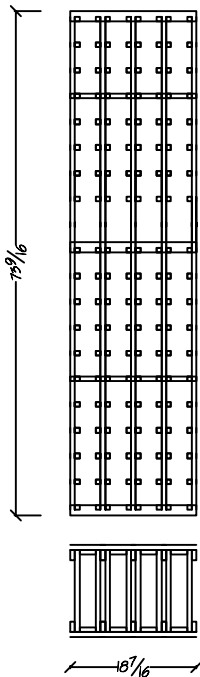

Traditional Series

6 ft. Kit Wine Racking

T-601  
Single Column 750ml Individual Bottle  
Bottle Capacity: 18

T-602  
Two Column 750ml Individual Bottle  
Bottle Capacity: 36

T-603  
Three Column 750ml Individual Bottle  
Bottle Capacity: 54

T-604  
Four Column 750ml Individual Bottle  
Bottle Capacity: 72

T-605  
Five Column 750ml Individual Bottle  
Bottle Capacity: 90

T-606  
Six Column 750ml Individual Bottle  
Bottle Capacity: 108

Traditional Series