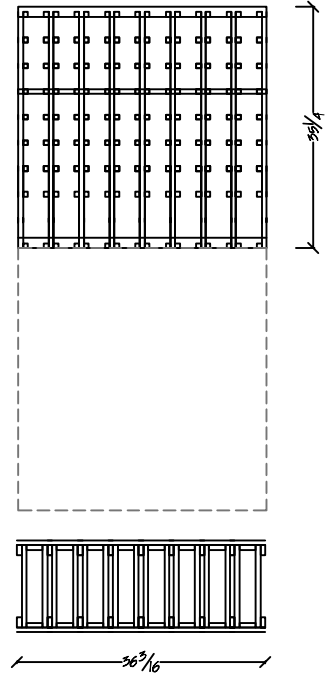

Traditional Series

6 ft. Kit Wine Racking

T-614  
Solid Veneer Diamond Bins Lower Unit  
Bottle Capacity: 76

T-615  
Solid Veneer Diamond Bins - Stacked  
Bottle Capacity: 69

T-616  
Eight Column - 750ml Columns Stacked  
Bottle Capacity: 64