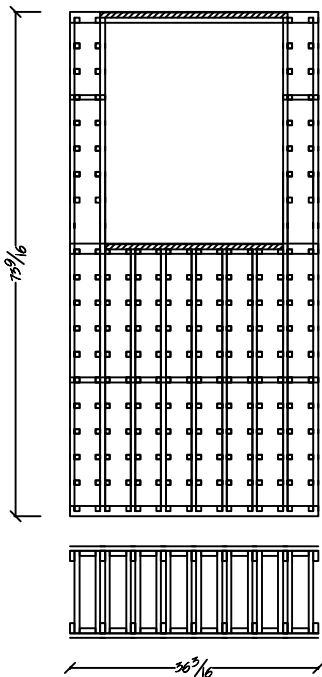

T-610  
750ml Individual Bottles w/ Picture Opening  
Bottle Capacity: 96

T-611  
Solid Diamond Bins w/ Picture Opening  
Bottle Capacity: 92

T-612  
Arch Fascia Option for Picture Opening

T-613  
Front Loading Stemware Holder Option