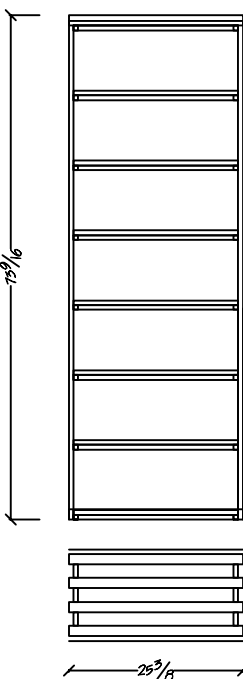

6 ft. Kit Wine Racking

T-620  
Box Diamond / Open Bottle Bins  
Bottle Capacity: 160

T-621  
Box Diamond Bins  
Bottle Capacity: 128

T-622  
Open Bottle Bins  
Bottle Capacity: 84

T-623  
Wood Case Bins  
Bottle Capacity: 84

T-624  
X-bins  
Bottle Capacity: 72

T-625  
Bordeaux Bins / Horizontal Display  
Bottle Capacity: 65

Traditional Series

6 ft. Kit Wine Racking

T-626  
Quarter Round Display

Example Plan View

Example Elevation View