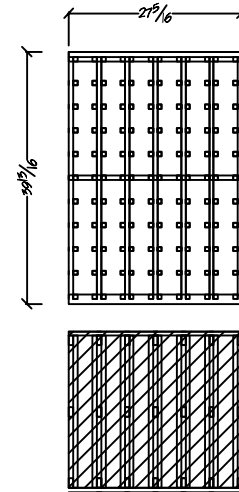

6 ft. Kit Wine Racking

T-607  
Radius Corner 750ml Individual Bottle  
Bottle Capacity: 90

T-608  
Tasting Table (single deep)  
Bottle Capacity: 60

T-609  
Tasting Table (double deep)  
Bottle Capacity: 120

T-610  
750ml Individual Bottles w/ Picture Opening  
Bottle Capacity: 96

T-611  
Solid Diamond Bins w/ Picture Opening  
Bottle Capacity: 92

T-612  
Arch Fascia Option for Picture Opening

T-613  
Front Loading Stemware Holder Option