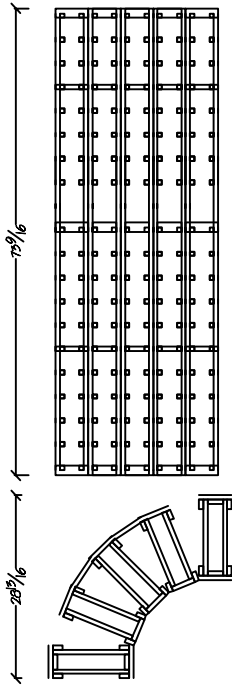

Traditional Series

6 ft. Kit Wine Racking

T-601  
Single Column 750ml Individual Bottle  
Bottle Capacity: 18

T-602  
Two Column 750ml Individual Bottle  
Bottle Capacity: 36

T-603  
Three Column 750ml Individual Bottle  
Bottle Capacity: 54

T-604  
Four Column 750ml Individual Bottle  
Bottle Capacity: 72

T-605  
Five Column 750ml Individual Bottle  
Bottle Capacity: 90

T-606  
Six Column 750ml Individual Bottle  
Bottle Capacity: 108

Traditional Series

6 ft. Kit Wine Racking

T-607  
Radius Corner 750ml Individual Bottle  
Bottle Capacity: 90

T-608  
Tasting Table (single deep)  
Bottle Capacity: 60

T-609  
Tasting Table (double deep)  
Bottle Capacity: 120

T-610  
750ml Individual Bottles w/ Picture Opening  
Bottle Capacity: 96

T-611  
Solid Diamond Bins w/ Picture Opening  
Bottle Capacity: 92

T-612  
Arch Fascia Option for Picture Opening

T-613  
Front Loading Stemware Holder Option