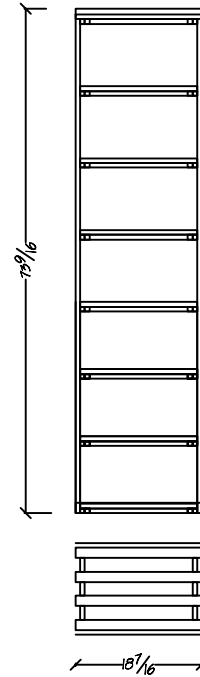

6 ft. Kit Wine Racking

T-620  
Box Diamond / Open Bottle Bins  
Bottle Capacity: 160

T-621  
Box Diamond Bins  
Bottle Capacity: 128

T-622  
Open Bottle Bins  
Bottle Capacity: 84

T-623  
Wood Case Bins  
Bottle Capacity: 84

T-624  
X-bins  
Bottle Capacity: 72

T-625  
Bordeaux Bins / Horizontal Display  
Bottle Capacity: 65

Traditional Series

6 ft. Kit Wine Racking

T-626  
Quarter Round Display

Example Plan View

Example Elevation View