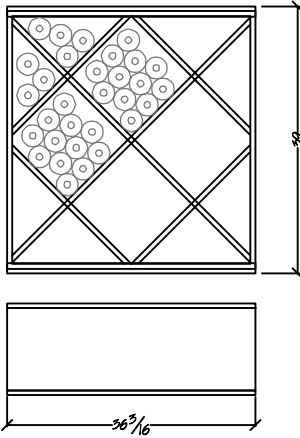

Traditional Series

6 ft. Kit Wine Racking

T-614
Solid Veneer Diamond Bins Lower Unit
Bottle Capacity: 76