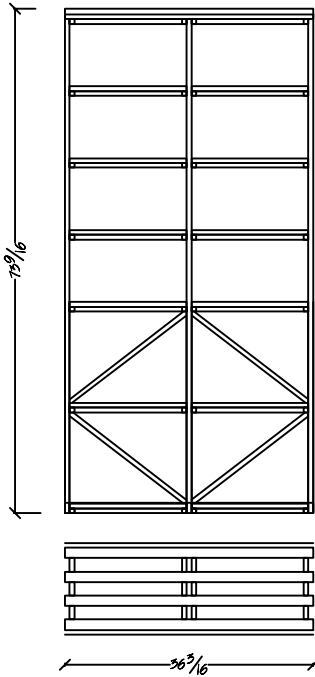

6 ft. Kit Wine Racking

T-620  
Box Diamond / Open Bottle Bins  
Bottle Capacity: 160

T-621  
Box Diamond Bins  
Bottle Capacity: 128

T-622  
Open Bottle Bins  
Bottle Capacity: 84

T-623  
Wood Case Bins  
Bottle Capacity: 84

T-624  
X-bins  
Bottle Capacity: 72

T-625  
Bordeaux Bins / Horizontal Display  
Bottle Capacity: 65

Traditional Series

6 ft. Kit Wine Racking

T-626  
Quarter Round Display

Example Plan View

Example Elevation View