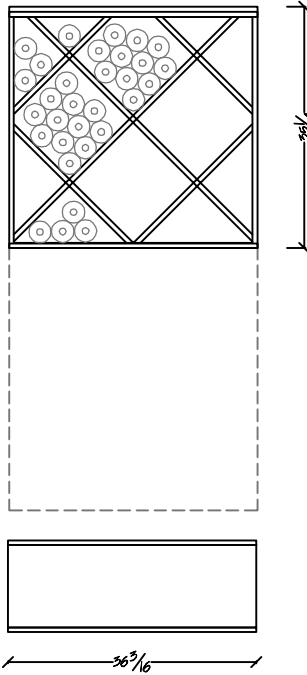

T-610  
750ml Individual Bottles w/ Picture Opening  
Bottle Capacity: 96

T-611  
Solid Diamond Bins w/ Picture Opening  
Bottle Capacity: 92

T-612  
Arch Fascia Option for Picture Opening

T-613  
Front Loading Stemware Holder Option

Traditional Series

6 ft. Kit Wine Racking

T-614  
Solid Veneer Diamond Bins Lower Unit  
Bottle Capacity: 76

T-615  
Solid Veneer Diamond Bins - Stacked  
Bottle Capacity: 69

T-616  
Eight Column - 750ml Columns Stacked  
Bottle Capacity: 64