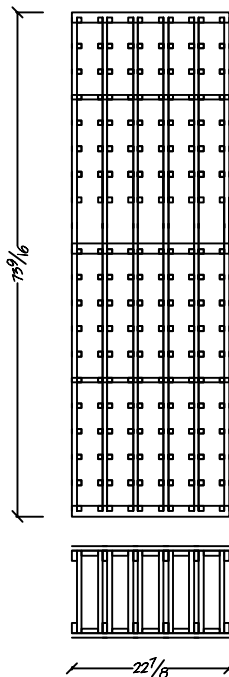

T-605
Five Column 750ml Individual Bottle
Bottle Capacity: 90