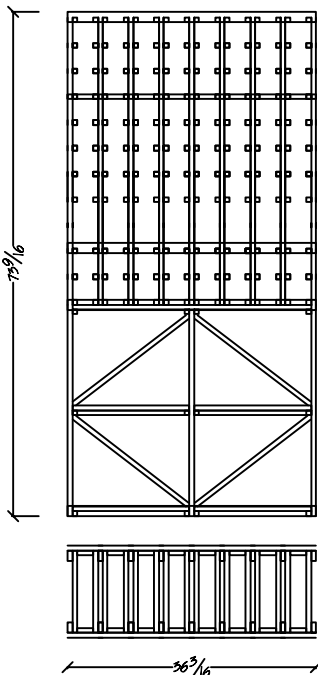

T-617
Box Diamond / Eight 750ml Columns
Bottle Capacity: 144