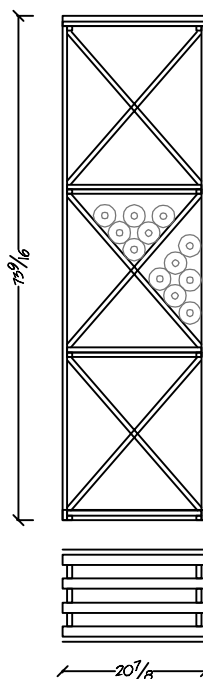

6 ft. Kit Wine Racking

T-620  
Box Diamond / Open Bottle Bins  
Bottle Capacity: 160

T-621  
Box Diamond Bins  
Bottle Capacity: 128

T-622  
Open Bottle Bins  
Bottle Capacity: 84

T-623  
Wood Case Bins  
Bottle Capacity: 84

T-624  
X-bins  
Bottle Capacity: 72

T-625  
Bordeaux Bins / Horizontal Display  
Bottle Capacity: 65

Traditional Series

6 ft. Kit Wine Racking

T-626  
Quarter Round Display

Example Plan View

Example Elevation View