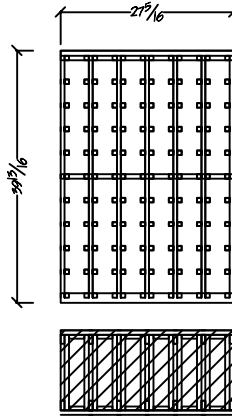

T-609
Tasting Table (double deep)
Bottle Capacity: 120