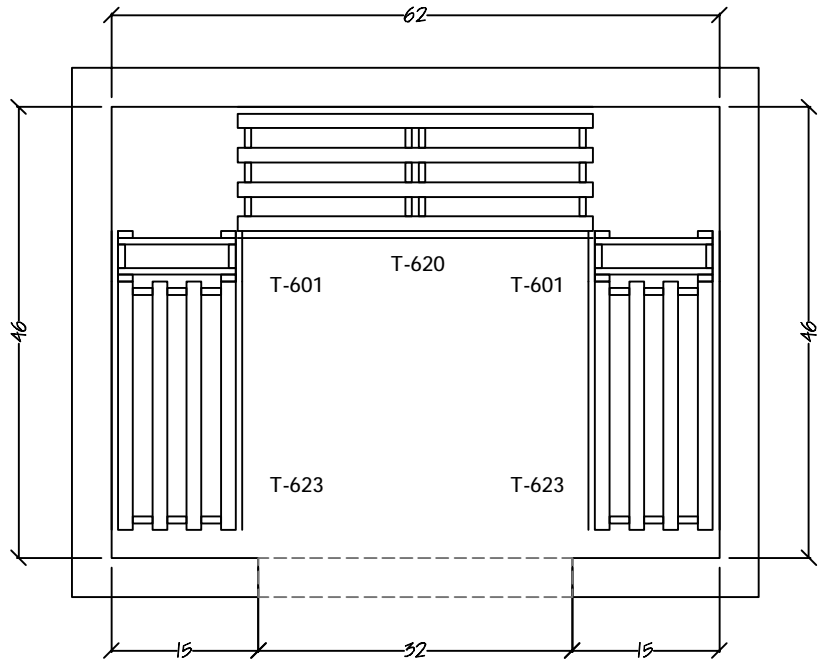

T-624  
X-bins  
Bottle Capacity: 72

T-625  
Bordeaux Bins / Horizontal Display  
Bottle Capacity: 65

Traditional Series

6 ft. Kit Wine Racking

T-626  
Quarter Round Display

Example Plan View

Example Elevation View