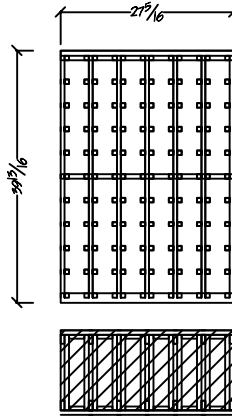

T-709
Tasting Table (double deep)
Bottle Capacity: 120