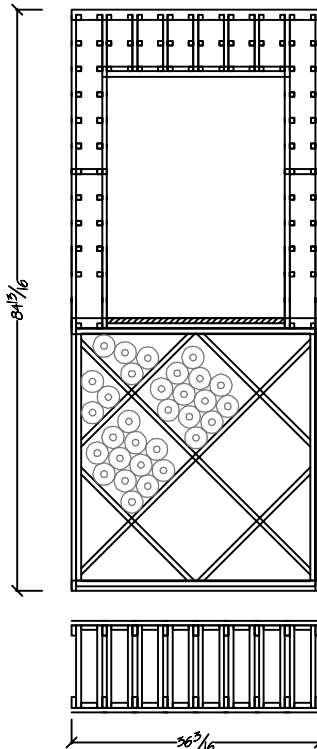

7 ft. Kit Wine Racking

T-707  
Radius Corner 750ml Individual Bottle  
Bottle Capacity: 105

T-708  
Tasting Table (single deep)  
Bottle Capacity: 60

T-709  
Tasting Table (double deep)  
Bottle Capacity: 120

T-710  
750ml Individual Bottles w/ Picture Opening  
Bottle Capacity: 114

T-711  
Solid Diamond Bins w/ Picture Opening  
Bottle Capacity: 110

T-712  
Arch Fascia Option for Picture Opening

T-713  
Front Loading Stemware Holder Option