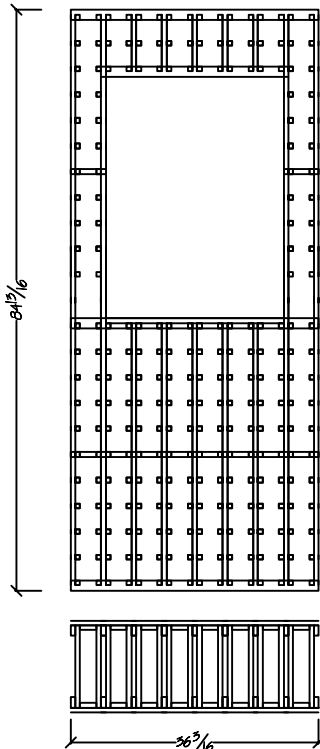

7 ft. Kit Wine Racking

T-707  
Radius Corner 750ml Individual Bottle  
Bottle Capacity: 105

T-708  
Tasting Table (single deep)  
Bottle Capacity: 60

T-709  
Tasting Table (double deep)  
Bottle Capacity: 120

T-710  
750ml Individual Bottles w/ Picture Opening  
Bottle Capacity: 114

T-711  
Solid Diamond Bins w/ Picture Opening  
Bottle Capacity: 110

T-712  
Arch Fascia Option for Picture Opening

T-713  
Front Loading Stemware Holder Option