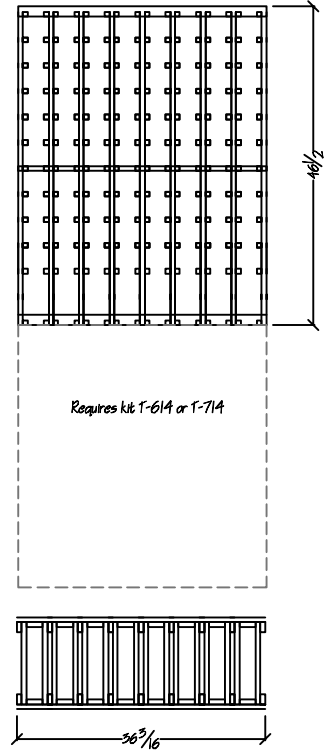

Traditional Series

7 ft. Kit Wine Racking

T-714  
Solid Veneer Diamond Bins Lower Unit  
Bottle Capacity: 76

T-715  
Solid Veneer Diamond Bins - Stacked  
Bottle Capacity: 93

T-716  
Eight Column - 750ml Columns Stacked  
Bottle Capacity: 88