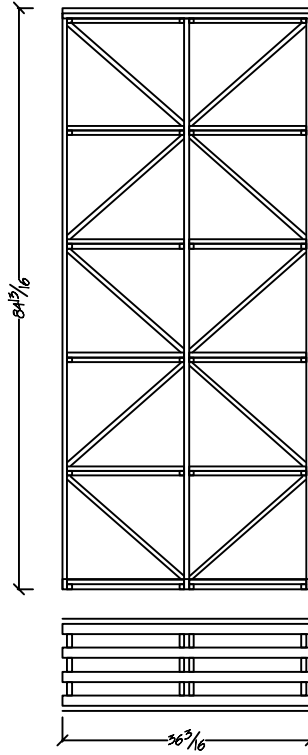

7 ft. Kit Wine Racking

T-720  
Box Diamond / Open Bottle Bins  
Bottle Capacity: 184

T-721  
Box Diamond Bins  
Bottle Capacity: 160

T-722  
Open Bottle Bins  
Bottle Capacity: 96

T-723  
Wood Case Bins  
Bottle Capacity: 96

T-724  
X-bins  
Bottle Capacity: 96

T-725  
Bordeaux Bins / Horizontal Display  
Bottle Capacity: 75

Traditional Series

7 ft. Kit Wine Racking

T-726  
Quarter Round Display

Example Plan View

Example Elevation View