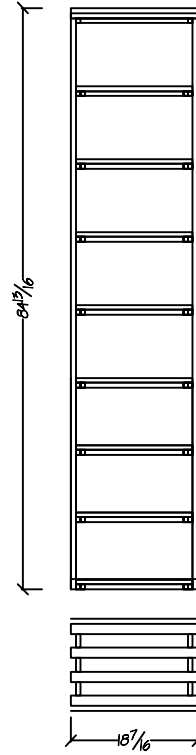

Traditional Series

7 ft. Kit Wine Racking

T-701  
Single Column 750ml Individual Bottle  
Bottle Capacity: 21

T-702  
Two Column 750ml Individual Bottle  
Bottle Capacity: 42

T-703  
Three Column 750ml Individual Bottle  
Bottle Capacity: 63

7 ft. Kit Wine Racking

T-720  
Box Diamond / Open Bottle Bins  
Bottle Capacity: 184

T-721  
Box Diamond Bins  
Bottle Capacity: 160

T-722  
Open Bottle Bins  
Bottle Capacity: 96

T-723  
Wood Case Bins  
Bottle Capacity: 96

T-724  
X-bins  
Bottle Capacity: 96

T-725  
Bordeaux Bins / Horizontal Display  
Bottle Capacity: 75

Traditional Series

7 ft. Kit Wine Racking

T-726  
Quarter Round Display

Example Plan View

Example Elevation View