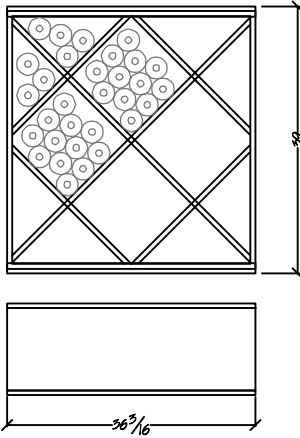

T-710  
750ml Individual Bottles w/ Picture Opening  
Bottle Capacity: 114

T-711  
Solid Diamond Bins w/ Picture Opening  
Bottle Capacity: 110

T-712  
Arch Fascia Option for Picture Opening

T-713  
Front Loading Stemware Holder Option

Traditional Series

7 ft. Kit Wine Racking

T-714  
Solid Veneer Diamond Bins Lower Unit  
Bottle Capacity: 76

T-715  
Solid Veneer Diamond Bins - Stacked  
Bottle Capacity: 93

T-716  
Eight Column - 750ml Columns Stacked  
Bottle Capacity: 88