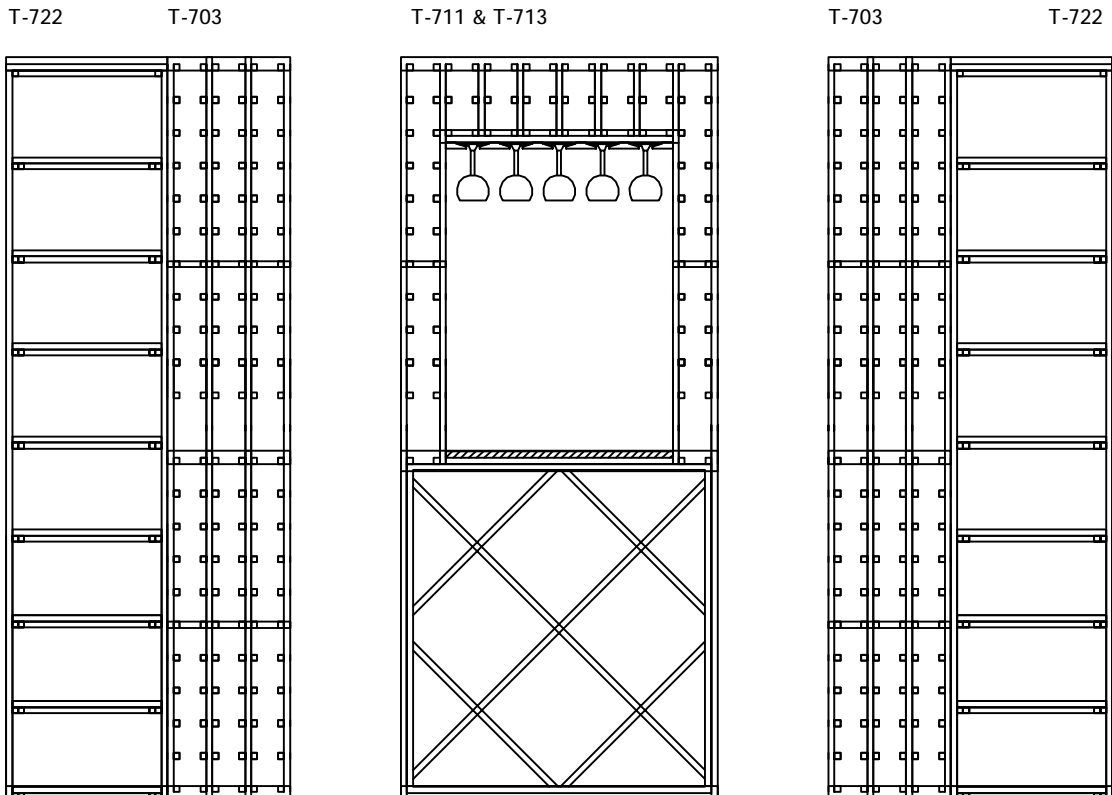

7 ft. Kit Wine Racking

T-720  
Box Diamond / Open Bottle Bins  
Bottle Capacity: 184

T-721  
Box Diamond Bins  
Bottle Capacity: 160

T-722  
Open Bottle Bins  
Bottle Capacity: 96

T-723  
Wood Case Bins  
Bottle Capacity: 96

T-724  
X-bins  
Bottle Capacity: 96

T-725  
Bordeaux Bins / Horizontal Display  
Bottle Capacity: 75

Traditional Series

7 ft. Kit Wine Racking

T-726  
Quarter Round Display

Example Plan View

Example Elevation View