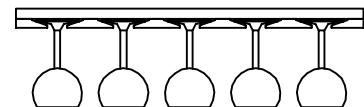

T-710  
750ml Individual Bottles w/ Picture Opening  
Bottle Capacity: 114

T-711  
Solid Diamond Bins w/ Picture Opening  
Bottle Capacity: 110

T-712  
Arch Fascia Option for Picture Opening

T-713  
Front Loading Stemware Holder Option

Traditional Series

7 ft. Kit Wine Racking

T-714  
Solid Veneer Diamond Bins Lower Unit  
Bottle Capacity: 76

T-715  
Solid Veneer Diamond Bins - Stacked  
Bottle Capacity: 93

T-716  
Eight Column - 750ml Columns Stacked  
Bottle Capacity: 88