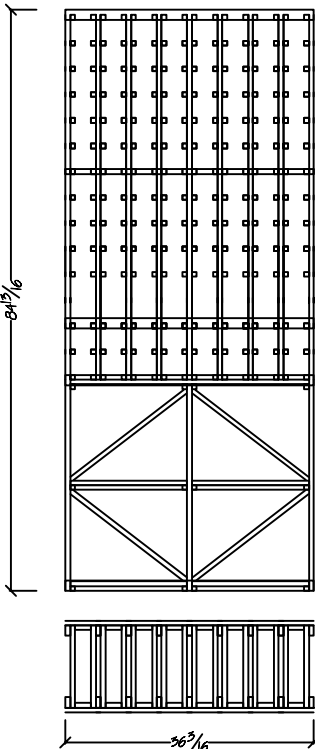

T-717
Box Diamond / Eight 750ml Columns
Bottle Capacity: 168