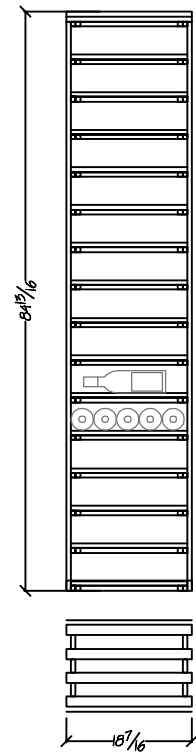

Traditional Series

7 ft. Kit Wine Racking

T-701  
Single Column 750ml Individual Bottle  
Bottle Capacity: 21

T-702  
Two Column 750ml Individual Bottle  
Bottle Capacity: 42

T-703  
Three Column 750ml Individual Bottle  
Bottle Capacity: 63

7 ft. Kit Wine Racking

T-720  
Box Diamond / Open Bottle Bins  
Bottle Capacity: 184

T-721  
Box Diamond Bins  
Bottle Capacity: 160

T-722  
Open Bottle Bins  
Bottle Capacity: 96

T-723  
Wood Case Bins  
Bottle Capacity: 96

T-724  
X-bins  
Bottle Capacity: 96

T-725  
Bordeaux Bins / Horizontal Display  
Bottle Capacity: 75

Traditional Series

7 ft. Kit Wine Racking

T-726  
Quarter Round Display

Example Plan View

Example Elevation View