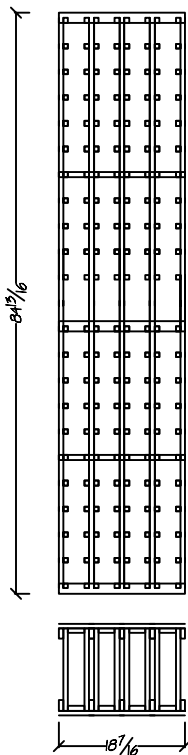

T-704
Four Column 750ml Individual Bottle
Bottle Capacity: 84