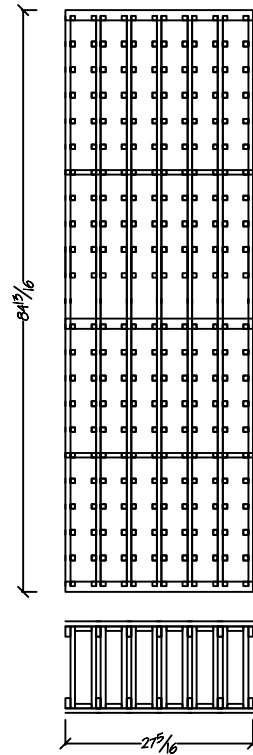

T-706
Six Column 750ml Individual Bottle
Bottle Capacity: 126