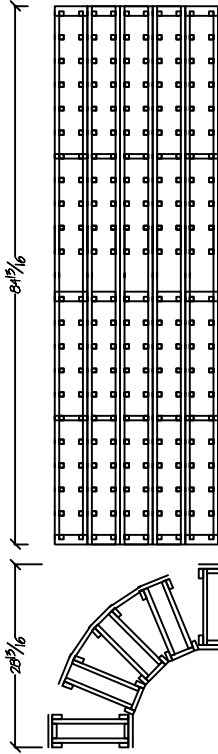

T-704  
Four Column 750ml Individual Bottle  
Bottle Capacity: 84

T-705  
Five Column 750ml Individual Bottle  
Bottle Capacity: 105

T-706  
Six Column 750ml Individual Bottle  
Bottle Capacity: 126

Traditional Series

7 ft. Kit Wine Racking

T-707  
Radius Corner 750ml Individual Bottle  
Bottle Capacity: 105

T-708  
Tasting Table (single deep)  
Bottle Capacity: 60

T-709  
Tasting Table (double deep)  
Bottle Capacity: 120

T-710  
750ml Individual Bottles w/ Picture Opening  
Bottle Capacity: 114

T-711  
Solid Diamond Bins w/ Picture Opening  
Bottle Capacity: 110

T-712  
Arch Fascia Option for Picture Opening

T-713  
Front Loading Stemware Holder Option