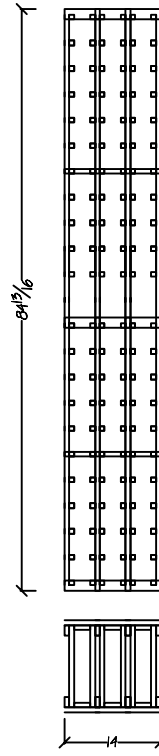

Traditional Series

7 ft. Kit Wine Racking

T-701  
Single Column 750ml Individual Bottle  
Bottle Capacity: 21

T-702  
Two Column 750ml Individual Bottle  
Bottle Capacity: 42

T-703  
Three Column 750ml Individual Bottle  
Bottle Capacity: 63

T-704  
Four Column 750ml Individual Bottle  
Bottle Capacity: 84

T-705  
Five Column 750ml Individual Bottle  
Bottle Capacity: 105

T-706  
Six Column 750ml Individual Bottle  
Bottle Capacity: 126

Traditional Series