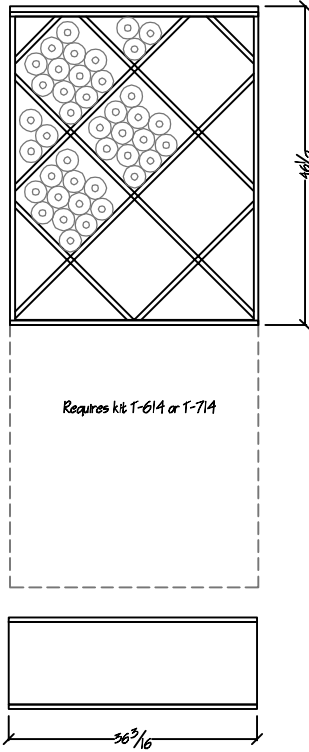

T-710  
750ml Individual Bottles w/ Picture Opening  
Bottle Capacity: 114

T-711  
Solid Diamond Bins w/ Picture Opening  
Bottle Capacity: 110

T-712  
Arch Fascia Option for Picture Opening

T-713  
Front Loading Stemware Holder Option

Traditional Series

7 ft. Kit Wine Racking

T-714  
Solid Veneer Diamond Bins Lower Unit  
Bottle Capacity: 76

T-715  
Solid Veneer Diamond Bins - Stacked  
Bottle Capacity: 93

T-716  
Eight Column - 750ml Columns Stacked  
Bottle Capacity: 88