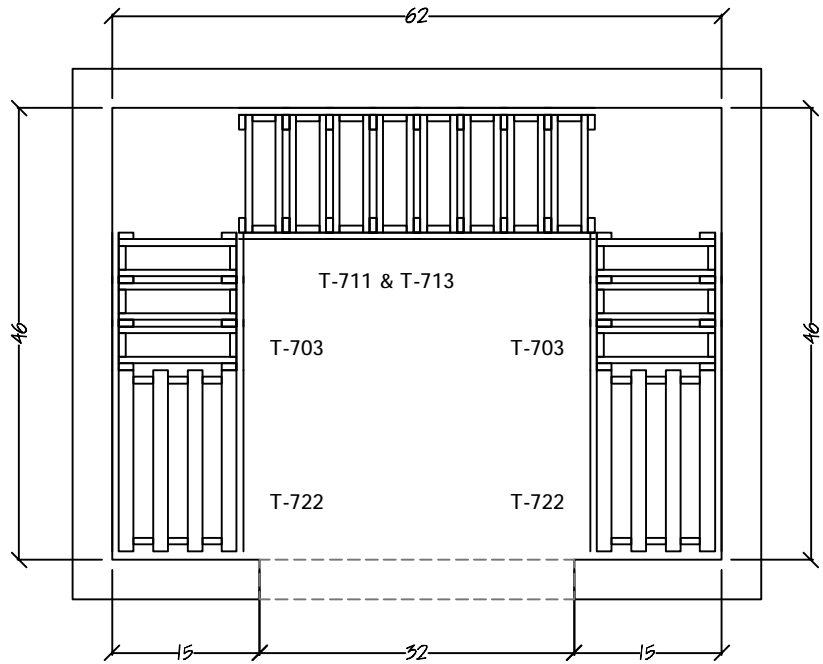

T-724  
X-bins  
Bottle Capacity: 96

T-725  
Bordeaux Bins / Horizontal Display  
Bottle Capacity: 75

Traditional Series

7 ft. Kit Wine Racking

T-726  
Quarter Round Display

Example Plan View

Example Elevation View