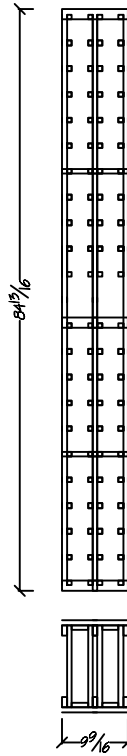

Traditional Series

7 ft. Kit Wine Racking

T-701  
Single Column 750ml Individual Bottle  
Bottle Capacity: 21

T-702  
Two Column 750ml Individual Bottle  
Bottle Capacity: 42

T-703  
Three Column 750ml Individual Bottle  
Bottle Capacity: 63

T-704  
Four Column 750ml Individual Bottle  
Bottle Capacity: 84

T-705  
Five Column 750ml Individual Bottle  
Bottle Capacity: 105

T-706  
Six Column 750ml Individual Bottle  
Bottle Capacity: 126

Traditional Series