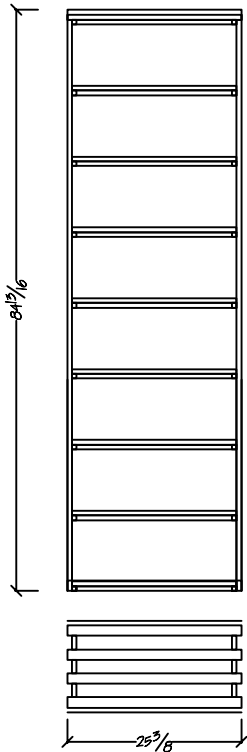

7 ft. Kit Wine Racking

T-720  
Box Diamond / Open Bottle Bins  
Bottle Capacity: 184

T-721  
Box Diamond Bins  
Bottle Capacity: 160

T-722  
Open Bottle Bins  
Bottle Capacity: 96

T-723  
Wood Case Bins  
Bottle Capacity: 96

T-724  
X-bins  
Bottle Capacity: 96

T-725  
Bordeaux Bins / Horizontal Display  
Bottle Capacity: 75

Traditional Series

7 ft. Kit Wine Racking

T-726  
Quarter Round Display

Example Plan View

Example Elevation View