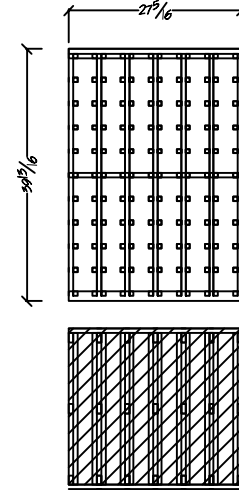

7 ft. Kit Wine Racking

T-707  
Radius Corner 750ml Individual Bottle  
Bottle Capacity: 105

T-708  
Tasting Table (single deep)  
Bottle Capacity: 60

T-709  
Tasting Table (double deep)  
Bottle Capacity: 120

T-710  
750ml Individual Bottles w/ Picture Opening  
Bottle Capacity: 114

T-711  
Solid Diamond Bins w/ Picture Opening  
Bottle Capacity: 110

T-712  
Arch Fascia Option for Picture Opening

T-713  
Front Loading Stemware Holder Option