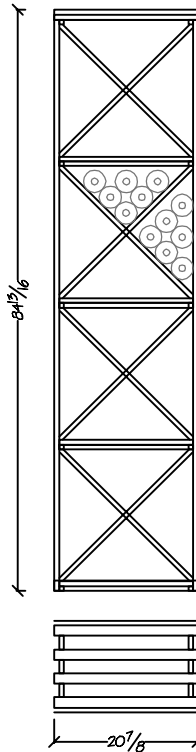

7 ft. Kit Wine Racking

T-720  
Box Diamond / Open Bottle Bins  
Bottle Capacity: 184

T-721  
Box Diamond Bins  
Bottle Capacity: 160

T-722  
Open Bottle Bins  
Bottle Capacity: 96

T-723  
Wood Case Bins  
Bottle Capacity: 96

T-724  
X-bins  
Bottle Capacity: 96

T-725  
Bordeaux Bins / Horizontal Display  
Bottle Capacity: 75

Traditional Series

7 ft. Kit Wine Racking

T-726  
Quarter Round Display

Example Plan View

Example Elevation View