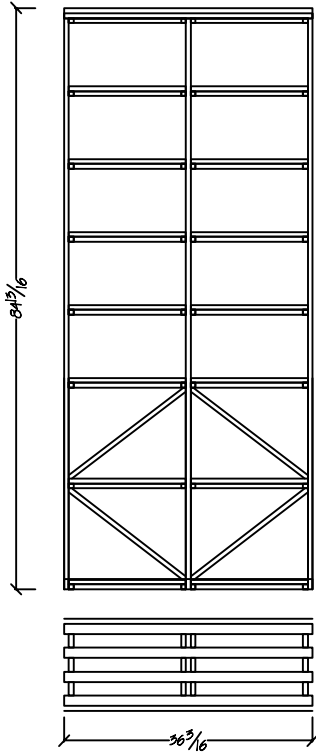

7 ft. Kit Wine Racking

T-720  
Box Diamond / Open Bottle Bins  
Bottle Capacity: 184

T-721  
Box Diamond Bins  
Bottle Capacity: 160

T-722  
Open Bottle Bins  
Bottle Capacity: 96

T-723  
Wood Case Bins  
Bottle Capacity: 96

T-724  
X-bins  
Bottle Capacity: 96

T-725  
Bordeaux Bins / Horizontal Display  
Bottle Capacity: 75

Traditional Series

7 ft. Kit Wine Racking

T-726  
Quarter Round Display

Example Plan View

Example Elevation View