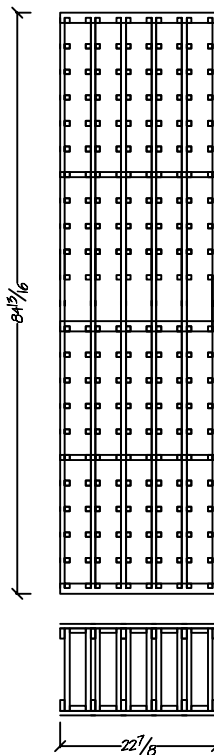

T-705
Five Column 750ml Individual Bottle
Bottle Capacity: 105